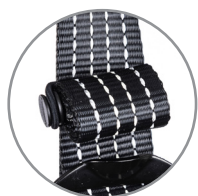

RGH5

RGH5 SUPERGLOW

HIGH VISIBILITY GLOW-IN-THE-DARK RESCUE HARNESS

An unique confined space harness featuring phosphorescent and reflective yarns that provide extra visibility in low-light conditions. Phosphorescent webbing takes in light energy and will glow for several hours afterwards.

The way the harness has been designed minimises the amount of rigid webbing edges.

- / Front & rear attachment points
- / Rescue attachment point with hook and loop fastening
- / Tail tidies

Accredited to: EN 361:2002
EN 1497:2007

RGH5 SUPERGLOW

FEATURES

Fully adjustable

Rip stitch indicators

Front attachment point

Rear attachment point

Tail ties

Phosphorescent Reflective yarn